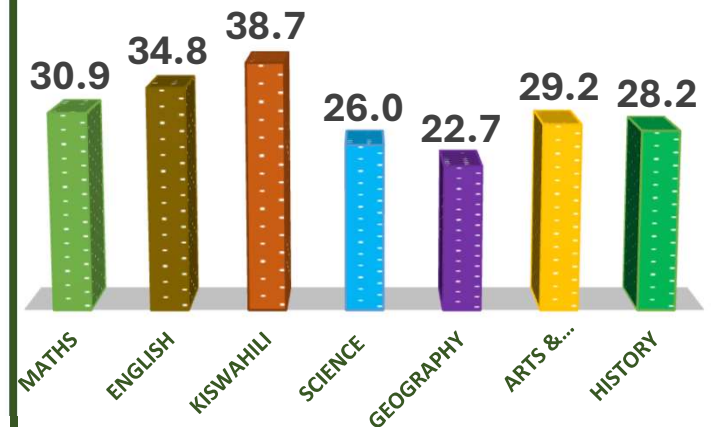

MWANZA

FAITH JUNIOR

ILEMELA

OVERALL AVERAGE : 30.1

GRADE :

C

SUBJECT AND GRADE PERFORMANCE ANALYSIS

SUBJECT RANKING

KISWAHILI	38.7	1
ENGLISH	34.8	2
MATHEMATICS	30.9	3
ARTS AND SPORTS	29.2	4
HISTORIA NA MAADILI	28.2	5
SCIENCE AND TECHNOLOGY	26.0	6
GEOGRAPHY	22.7	7

SUBJECT GRADE ANALYSIS

SUBJECT/GRADE	A	B	C	D	E
MATHEMATICS	2	7	6	3	0
ENGLISH	5	8	4	0	1
KISWAHILI	5	12	1	0	0
SCIENCE AND TECHNOLOGY	2	3	8	3	2
GEOGRAPHY	0	2	11	5	0
ART & SPORTS	0	9	6	3	0
HISTORIA NA MAADILI	0	9	6	3	0

OVERALL GRADE ANALYSIS

A	0	18	0%
B	9		50%
C	7		39%
D	2		11%
F	0		0%

PERFORMANCE CHART ANALYSIS